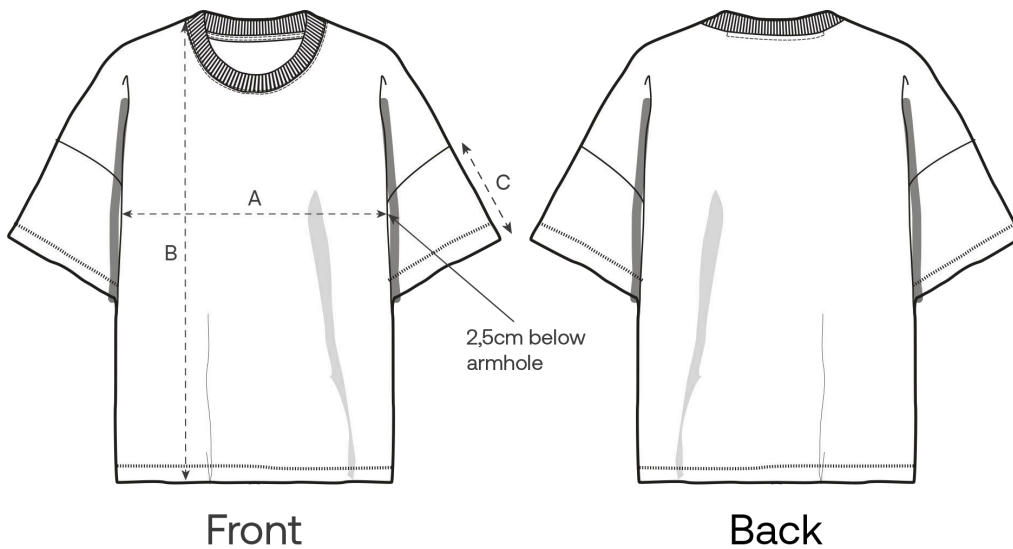

Guide des tailles

Measurement in cm	XXS	XS	S	M	L	XL	XXL	3XL
A - Half Chest	53	55	57	61	64	67	71	75
B - Body Length	60.5	63.5	67.5	71.5	73.5	75.5	77.5	79.5
C - Sleeve Length	20	21	22.5	24	24.5	25	25.5	26

Emballage

Sizes	XXS	XS	S	M	L	XL	XXL	3XL
Pieces / bag	5	5	5	5	5	5	5	5
Pieces / box	20	30	30	30	30	30	30	20